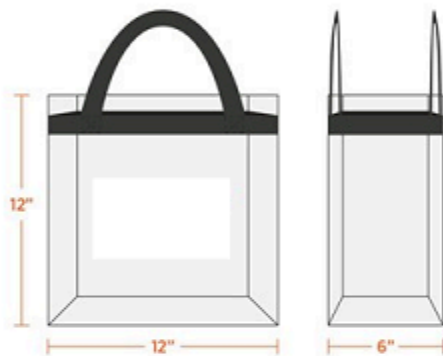

RED RIVER PARISH PUBLIC SCHOOLS EVENT POLICY

To provide a safer environment and significantly expedite fan entry, RRPPS clear bag policy limits the size and type of bags that may be brought to RRPPS events. Fans are limited to one bag per person with a small clutch bag for privacy.

APPROVED BAGS

CLEAR TOTE
Plastic, vinyl or PVC
No larger than 12" x 6" x 12"

CLEAR DRAWSTRING BAG
Plastic, vinyl or PVC
No larger than 12" x 12"

STORAGE BAG
1-gallon resealable & clear

SMALL CLUTCH PURSE
Approximately the size of a hand with or without a handle or strap.
No larger than 4.5" x 6.5"