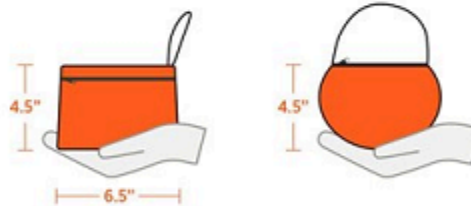

RED RIVER PARISH PUBLIC SCHOOLS EVENT POLICY

To provide a safer environment and significantly expedite fan entry, RRPPS clear bag policy limits the size and type of bags that may be brought to RRPPS events. Fans are limited to one bag per person with a small clutch bag for privacy.

APPROVED BAGS

CLEAR TOTE
Plastic, vinyl or PVC
No larger than 12" x 6" x 12"

CLEAR DRAWSTRING BAG
Plastic, vinyl or PVC
No larger than 12" x 12"

STORAGE BAG
1-gallon resealable & clear

SMALL CLUTCH PURSE
Approximately the size of a hand with or without a handle or strap.
No larger than 4.5" x 6.5"